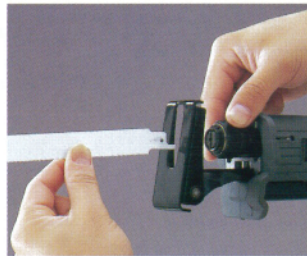

Easy Blade Replacement

With Keyless blade clamping system, blade can be secured by just pushing the blade into the tool. And the blade can be easily removed by turning the holder collar.